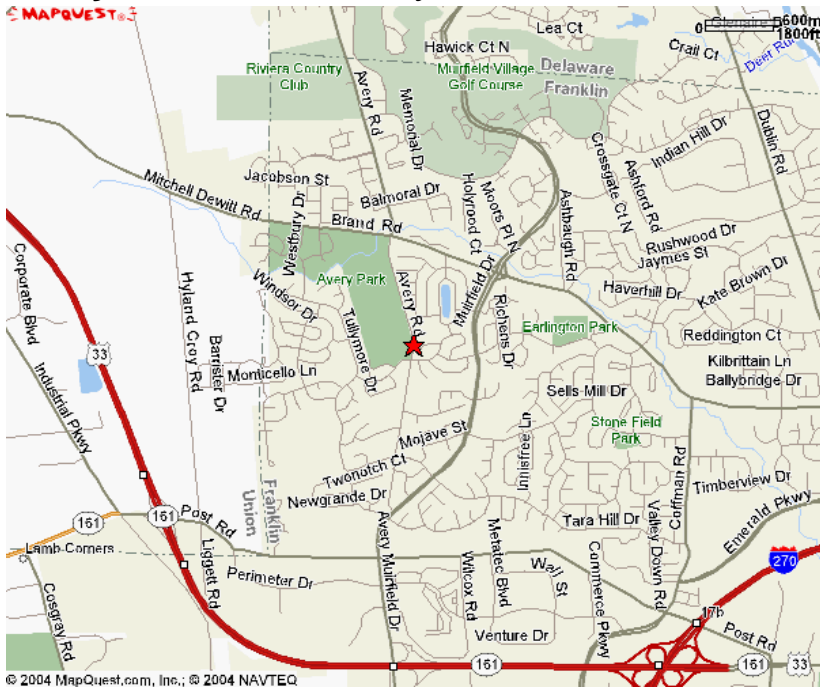

Avery Park – 7501 Avery Rd. Dublin, Ohio 43017

- Directions to Avery Park:
 - I-270 to US-33/OH-161 exit 17B towards Marysville
 - Take Avery-Muirfield Drive exit and turn **right** (do NOT follow signs pointing to the left)
 - Turn **left** onto Avery Road
 - Follow to 7501 Avery Road. The park will be on your left.

Darree Fields - 6259 Cosgray Rd. Dublin, Ohio 43016

- Directions to Darree Fields:
 - I-270 to US-33/OH-161 exit 17B towards Marysville
 - Take OH-161/Post Road towards Plain City exit and turn **left** onto Dublin Plain City Road
 - Turn **left** onto Cosgray Road
 - Follow to 6259 Cosgray Road. The drive will be on your right.