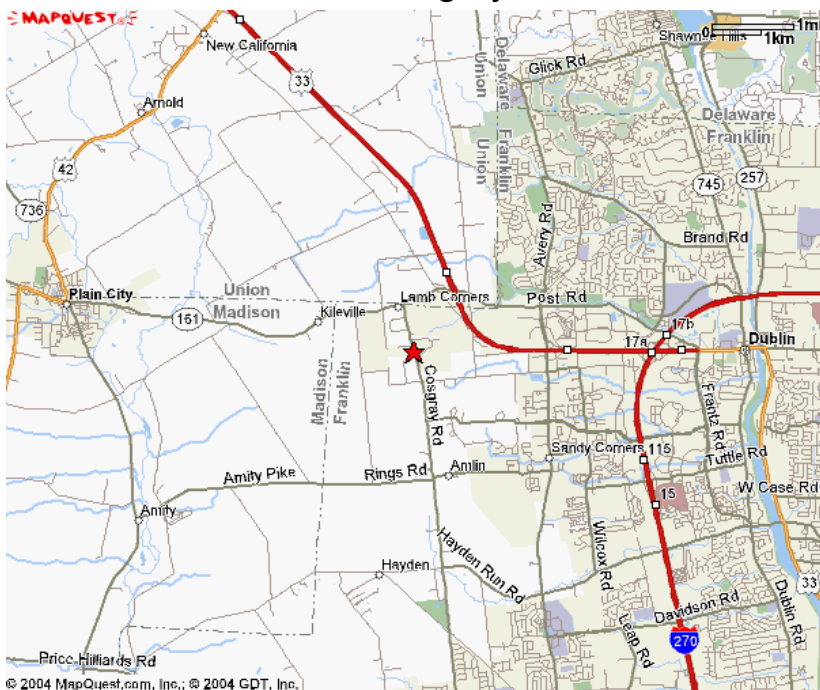

Avery Park – 7501 Avery Rd. Dublin, Ohio 43017

- Directions to Avery Park:
 - I-270 to US-33/OH-161 exit 17B towards Marysville
 - Take Avery-Muirfield Drive exit and turn **right** (do NOT follow signs pointing to the left)
 - Turn **left** onto Avery Road
 - Follow to 7501 Avery Road. The park will be on your left.

Darree Fields - 6259 Cosgray Rd. Dublin, Ohio 43016

- Directions to Darree Fields:
 - I-270 to US-33/OH-161 exit 17B towards Marysville
 - Take OH-161/Post Road towards Plain City exit and turn **left** onto Dublin Plain City Road
 - Turn **left** onto Cosgray Road
 - Follow to 6259 Cosgray Road. The drive will be on your right.